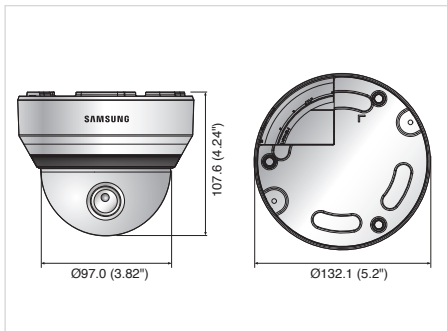

Dimensions

Unit : mm (inch)

The Eco mark represents Samsung Techwin's will to create environment-friendly products, and indicates that the product satisfies the EU RoHS Directive.

DISTRIBUTED BY

SAMSUNG TECHWIN CO., LTD. 701, Sampyeong-dong, Bundang-gu, Seongnam-si, Gyeonggi-do Korea 463-400
Tel : +82-70-7147-8741-8749, 8752-8760 Fax : +82-31-8018-3745 www.samsungsecurity.com www.samsungcctv.com

SAMSUNG TECHWIN EUROPE LTD.
2st floor No.5, The Height, Brookland, Weybridge, Surrey,
U.K. KT13 0NY
Tel : +44 1932 82 6700

SHANGHAI SAMSUNG TECHWIN CO., LTD.
32F, Bk B, International Business Center, No. 391 Guiping Rd.,
Shanghai, China 200233
Tel : 021-5427-1155 Fax : 021-5423-5122

SAMSUNG TECHWIN